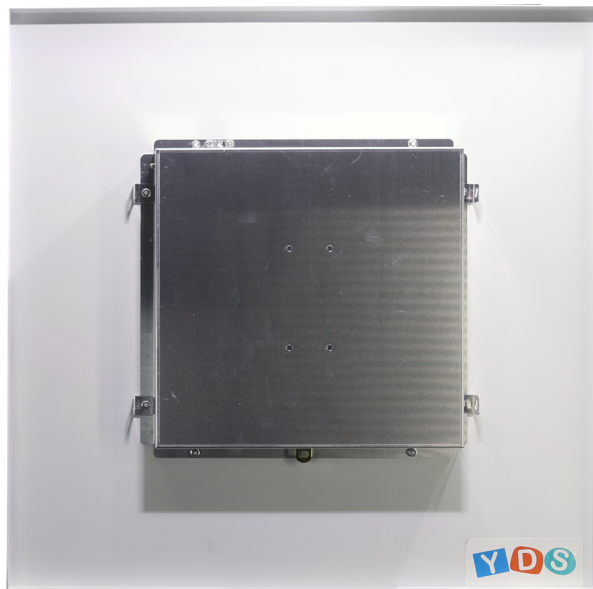

YDS-SCE-046**Suspended Ceiling Enclosure Solutions for the Aruba, Cisco,
Mist, Meraki, Access Points**

Front View

Back View

**YDS-SCE-046****Suspended Ceiling Enclosure Solutions for the Aruba, Cisco,
Mist, Meraki, Access Points****Specifications**

Ceiling Enclosure Model No.	YDS-SCE-046
Application	Indoor Wi-Fi
Color	White or Customization
Compatibility	Aruba/HP AP-314 Aruba/HP AP-315 Aruba/HP AP-344 Aruba/HP AP-345 Aruba/HP AP-504 Aruba/HP AP-514 Aruba/HP AP-515 Aruba/HP AP-518 Aruba/HP AP-535 Aruba/HP AP-555 Aruba/HP AP-565 Aruba/HP AP-567 Aruba/HP AP-635 Aruba/HP AP-655
	Cisco 3802e Cisco 3802i Cisco 9162i Cisco 9164i Cisco 9166i Cisco Catalyst 9105AXI Cisco Catalyst 9120AXE Cisco Catalyst 9120AXI Cisco Catalyst 9136i Cisco IW9167E Cisco Catalyst 9130AXI

YDS-SCE-046**Suspended Ceiling Enclosure Solutions for the Aruba, Cisco,
Mist, Meraki, Access Points****Specifications**

Compatibility	Mist AP32 Mist AP32E Mist AP33 Mist AP41 Mist AP41E Mist AP43 Mist AP43E Mist AP45
	Meraki MR46 Meraki MR56
Enclosure Style	Suspended Ceiling (Includes tabs for securing to building structure)
Indoor/Outdoor	Indoor
Installation Type	Suspended Ceiling Grid; AP Mounting Feet onto Included Mounting Bracket
Lock Type	Key Lock or Customization
Material	Aluminum or Customization
Technology	802.11ac, 802.11ax, 802.11n
Dimensions	603.25mm x 603.25mm x 38.1mm