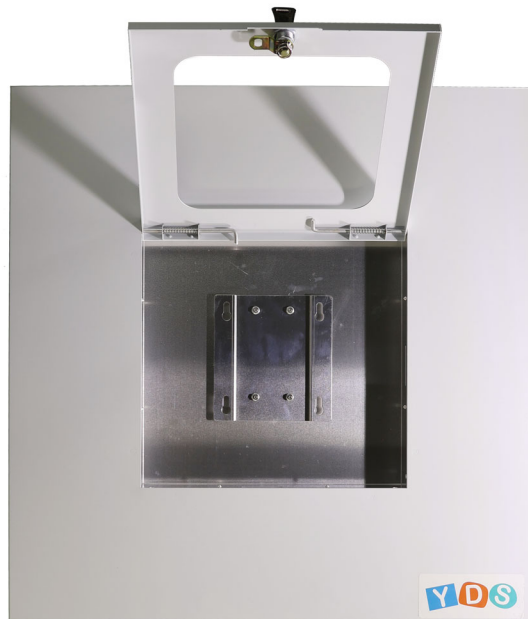

YDS-SCE-046

**Suspended Ceiling Enclosure Solutions for the Aruba, Cisco,
Mist, Meraki, Access Points**